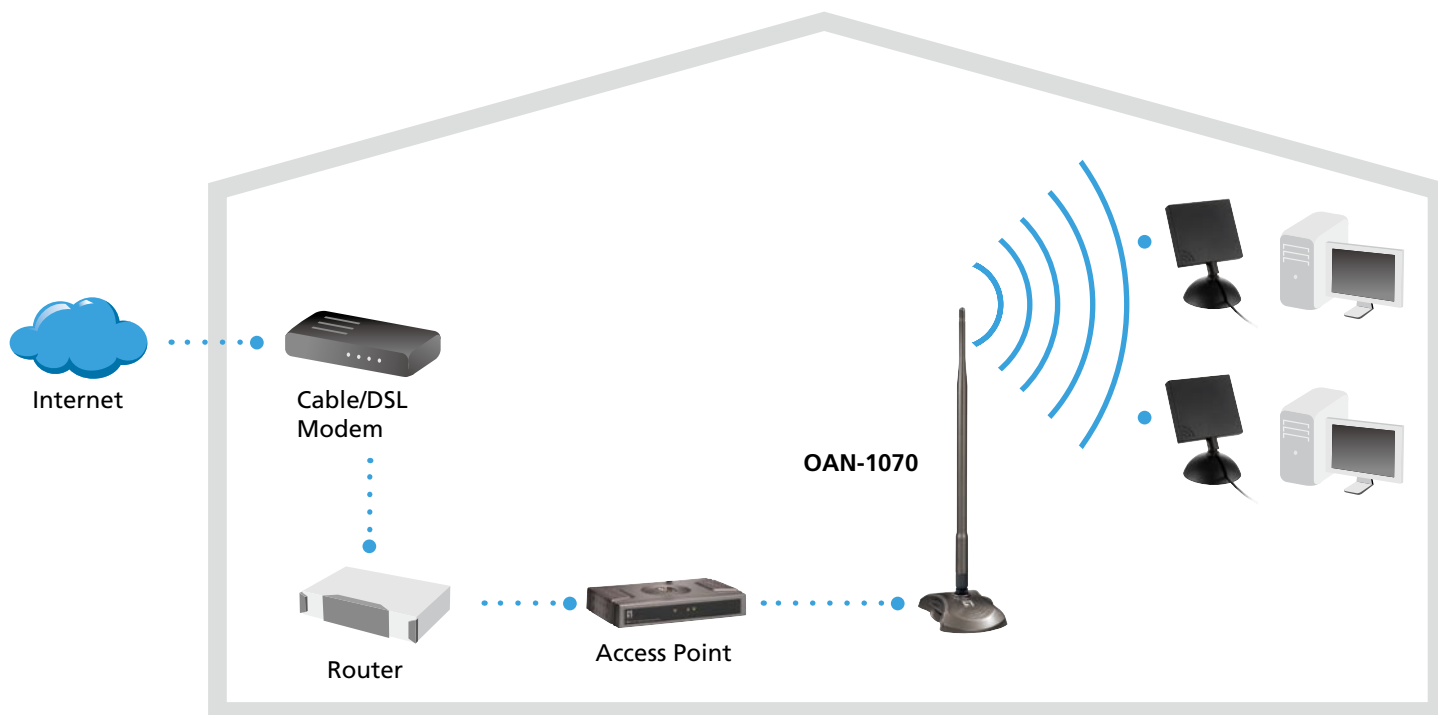

Omni-directional 7dBi Indoor Antenna

OAN-1070

H/W Version: 1

LevelOne OAN-1070 7dBi Omni-directional Indoor Antenna is a desktop antenna that provides further distance connection up to 400~450 meters for 802.11b or 802.11g wireless network by improved signal strength and quality. With the unique design, the antenna can be easily placed in the limited desk space

in order to achieve the best wireless coverage. This antenna kit comes with antenna and the built-in 1.5m GDC-101 extension cable and has been tested for interoperating with LevelOne wireless product equipped with reverse SMA Male connector and detachable antennas.

RP SMA plug

Key Features

- For IEEE 802.11 b/g Wireless applications in 2.4GHz frequency range
- Provides stable signals and extends coverage
- Omni-directional operation
- Easy to located in limited space
- Easy to install
- GDC-101 1.5m cable for wireless device with SMA plug reverse ocnnector

Humidity

92% @ 25°C

Weight

90 gw

Dimension

70mm x 115mm x 300mm

Product Diagram

Radiation Pattern