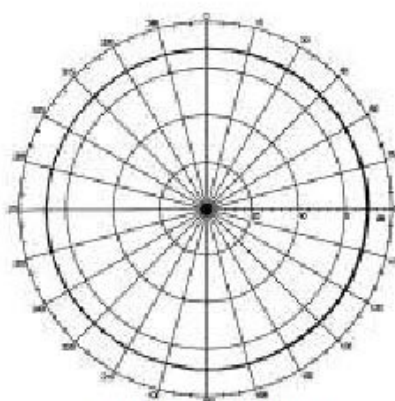

H-Plane Co-polarization