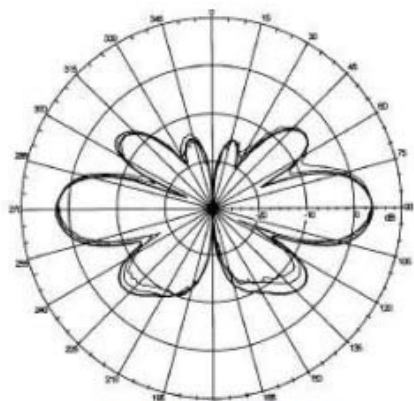

VSWR

2.0:1 Max

Polarization

Linear, Vertical

HPBW / V

23°

HPBW / H

360°

Humidity

92% @ 25°C

Weight

90 gw

Dimension

70mm x 115mm x 300mm

Product Diagram

Radiation Pattern