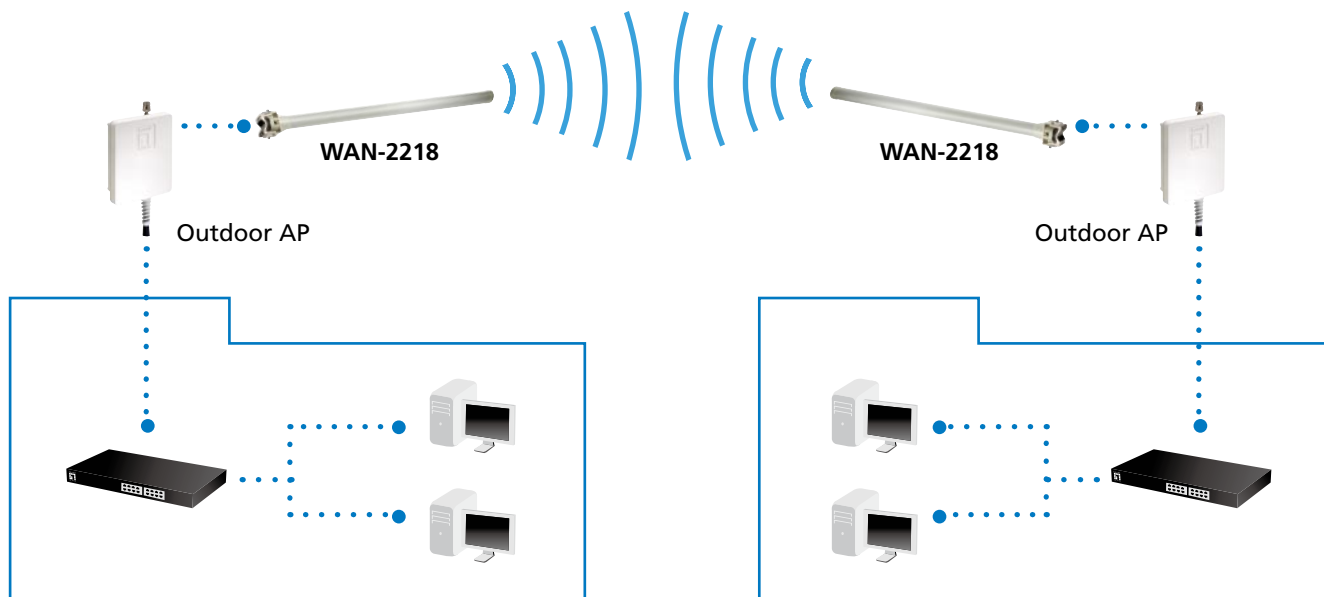

Technical Specification

Electrical Specification	
Frequency Band	2.4GHz-2.5GHz
Gain	18dBi
VSWR	1.5:1 Max
Polarization	Linear, Vertical
HPBW/V	15°
HPBW/H	15°
Front to back ratio	25dB
Power Handling	10W(cw)
Impedance	50Ω
Connector	N Female

Environmental & Mechanical Characteristics	
Survival Wind speed	180 km/hr
Temperature	-40 °C to +80 °C
Humidity	95%@ 55 °C
	Lightning protection DC ground
Mechanical	+10~ -15
Radome Material	ABS, UV resistant
Weight	0.9 kg
Dimensions	89 x 50 x 1000mm

Product Diagram