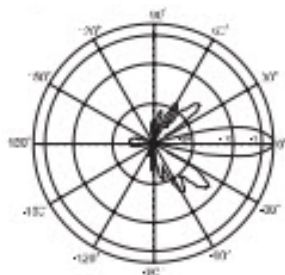

Product Diagram

Radiation Pattern

H-Plane Co-polarization Pattern

V-Plane Co-polarization Pattern

Order Information

WAN-2218: 18dBi Directional Yagi Outdoor Antenna

Package Contents

WAN-2218, Wall & Pole Mounting